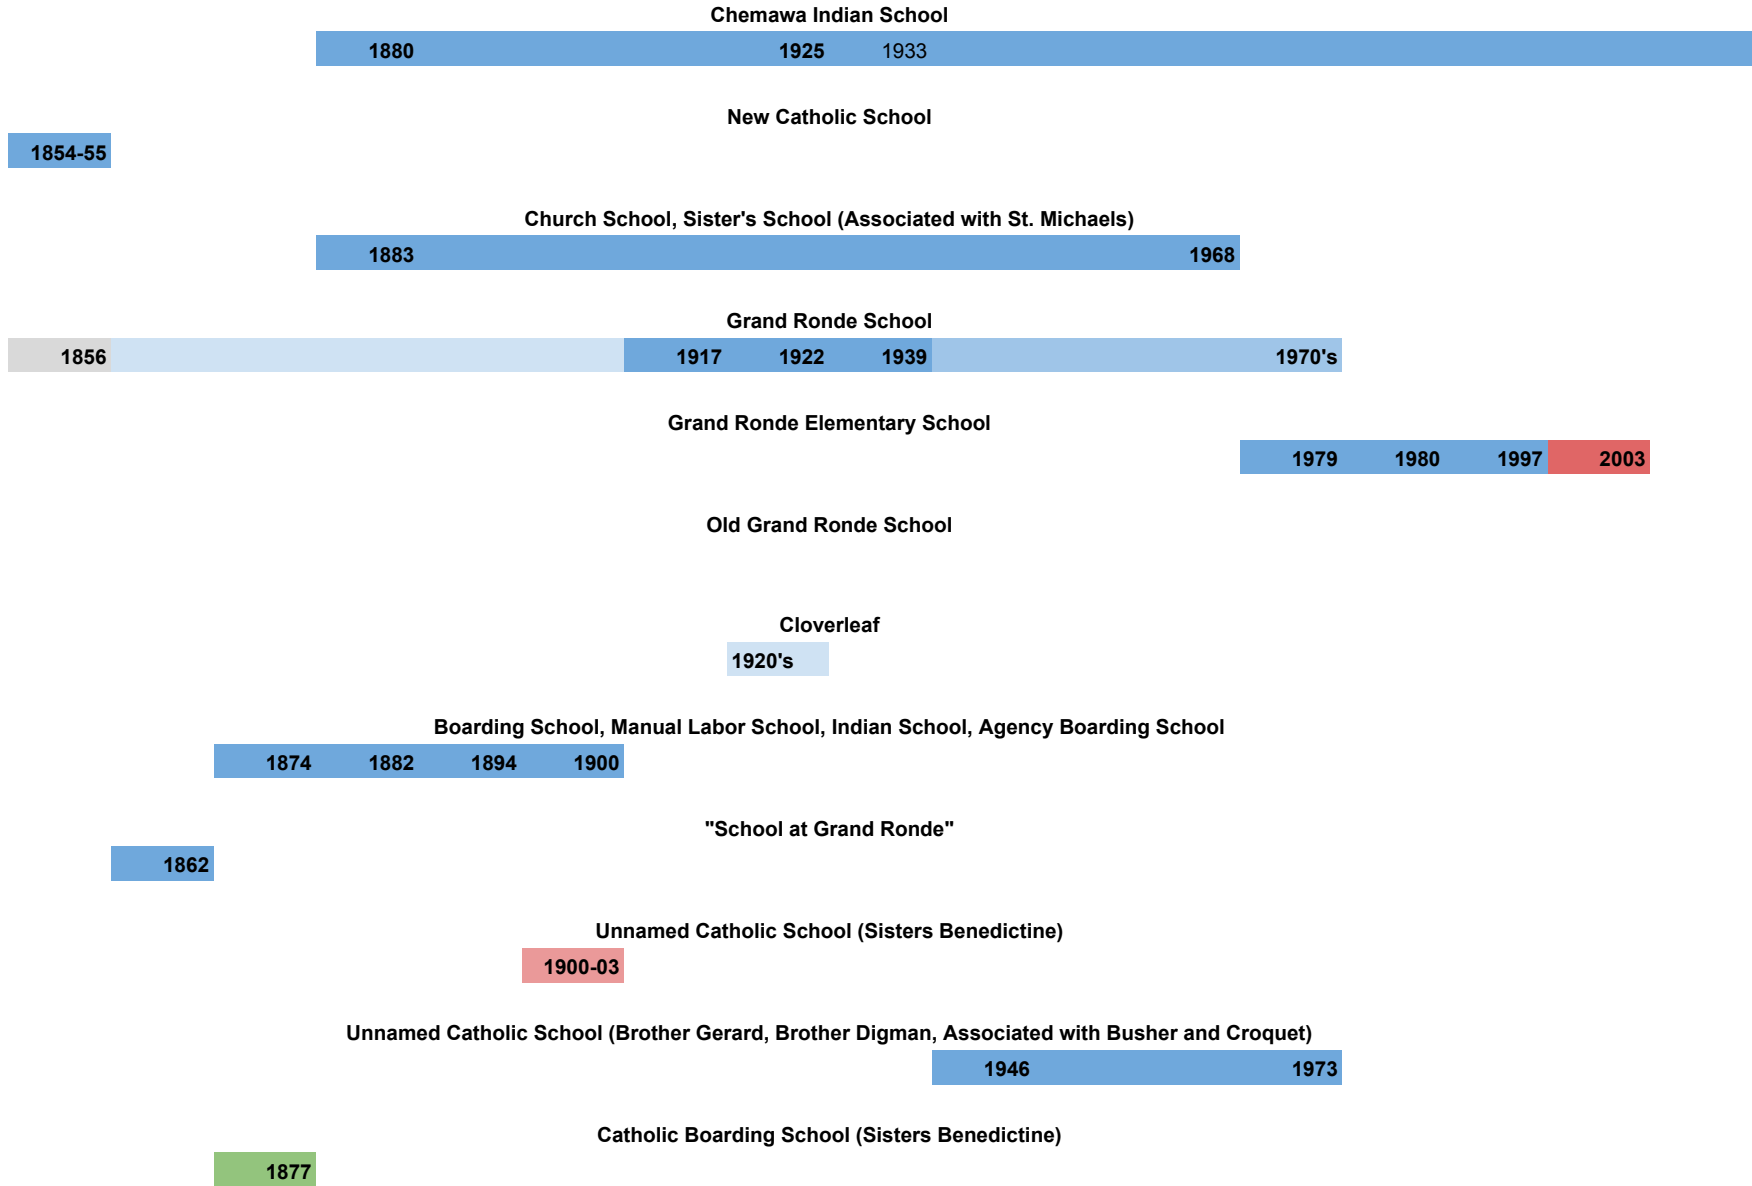

Timeline of Grand Ronde Area Schools

1840 1850 1860 1870 1880 1890 1900 1910 1920 1930 1940 1950 1960 1970 1980 1990 2000 2010

St. Michaels Archangel, Mission School (Highway 22)

Church of God of Prophecy, Agency School (Road 3197 and Road 402 Juncture)

1840 1850 1860 1870 1880 1890 1900 1910 1920 1930 1940 1950 1960 1970 1980 1990 2000 2010

KEY	
Value Represents the Concreteness of Dates	
	Constructed, Created, Established
	Operating
	Closed, Demolished
	Date Significantly Disconnected From Others